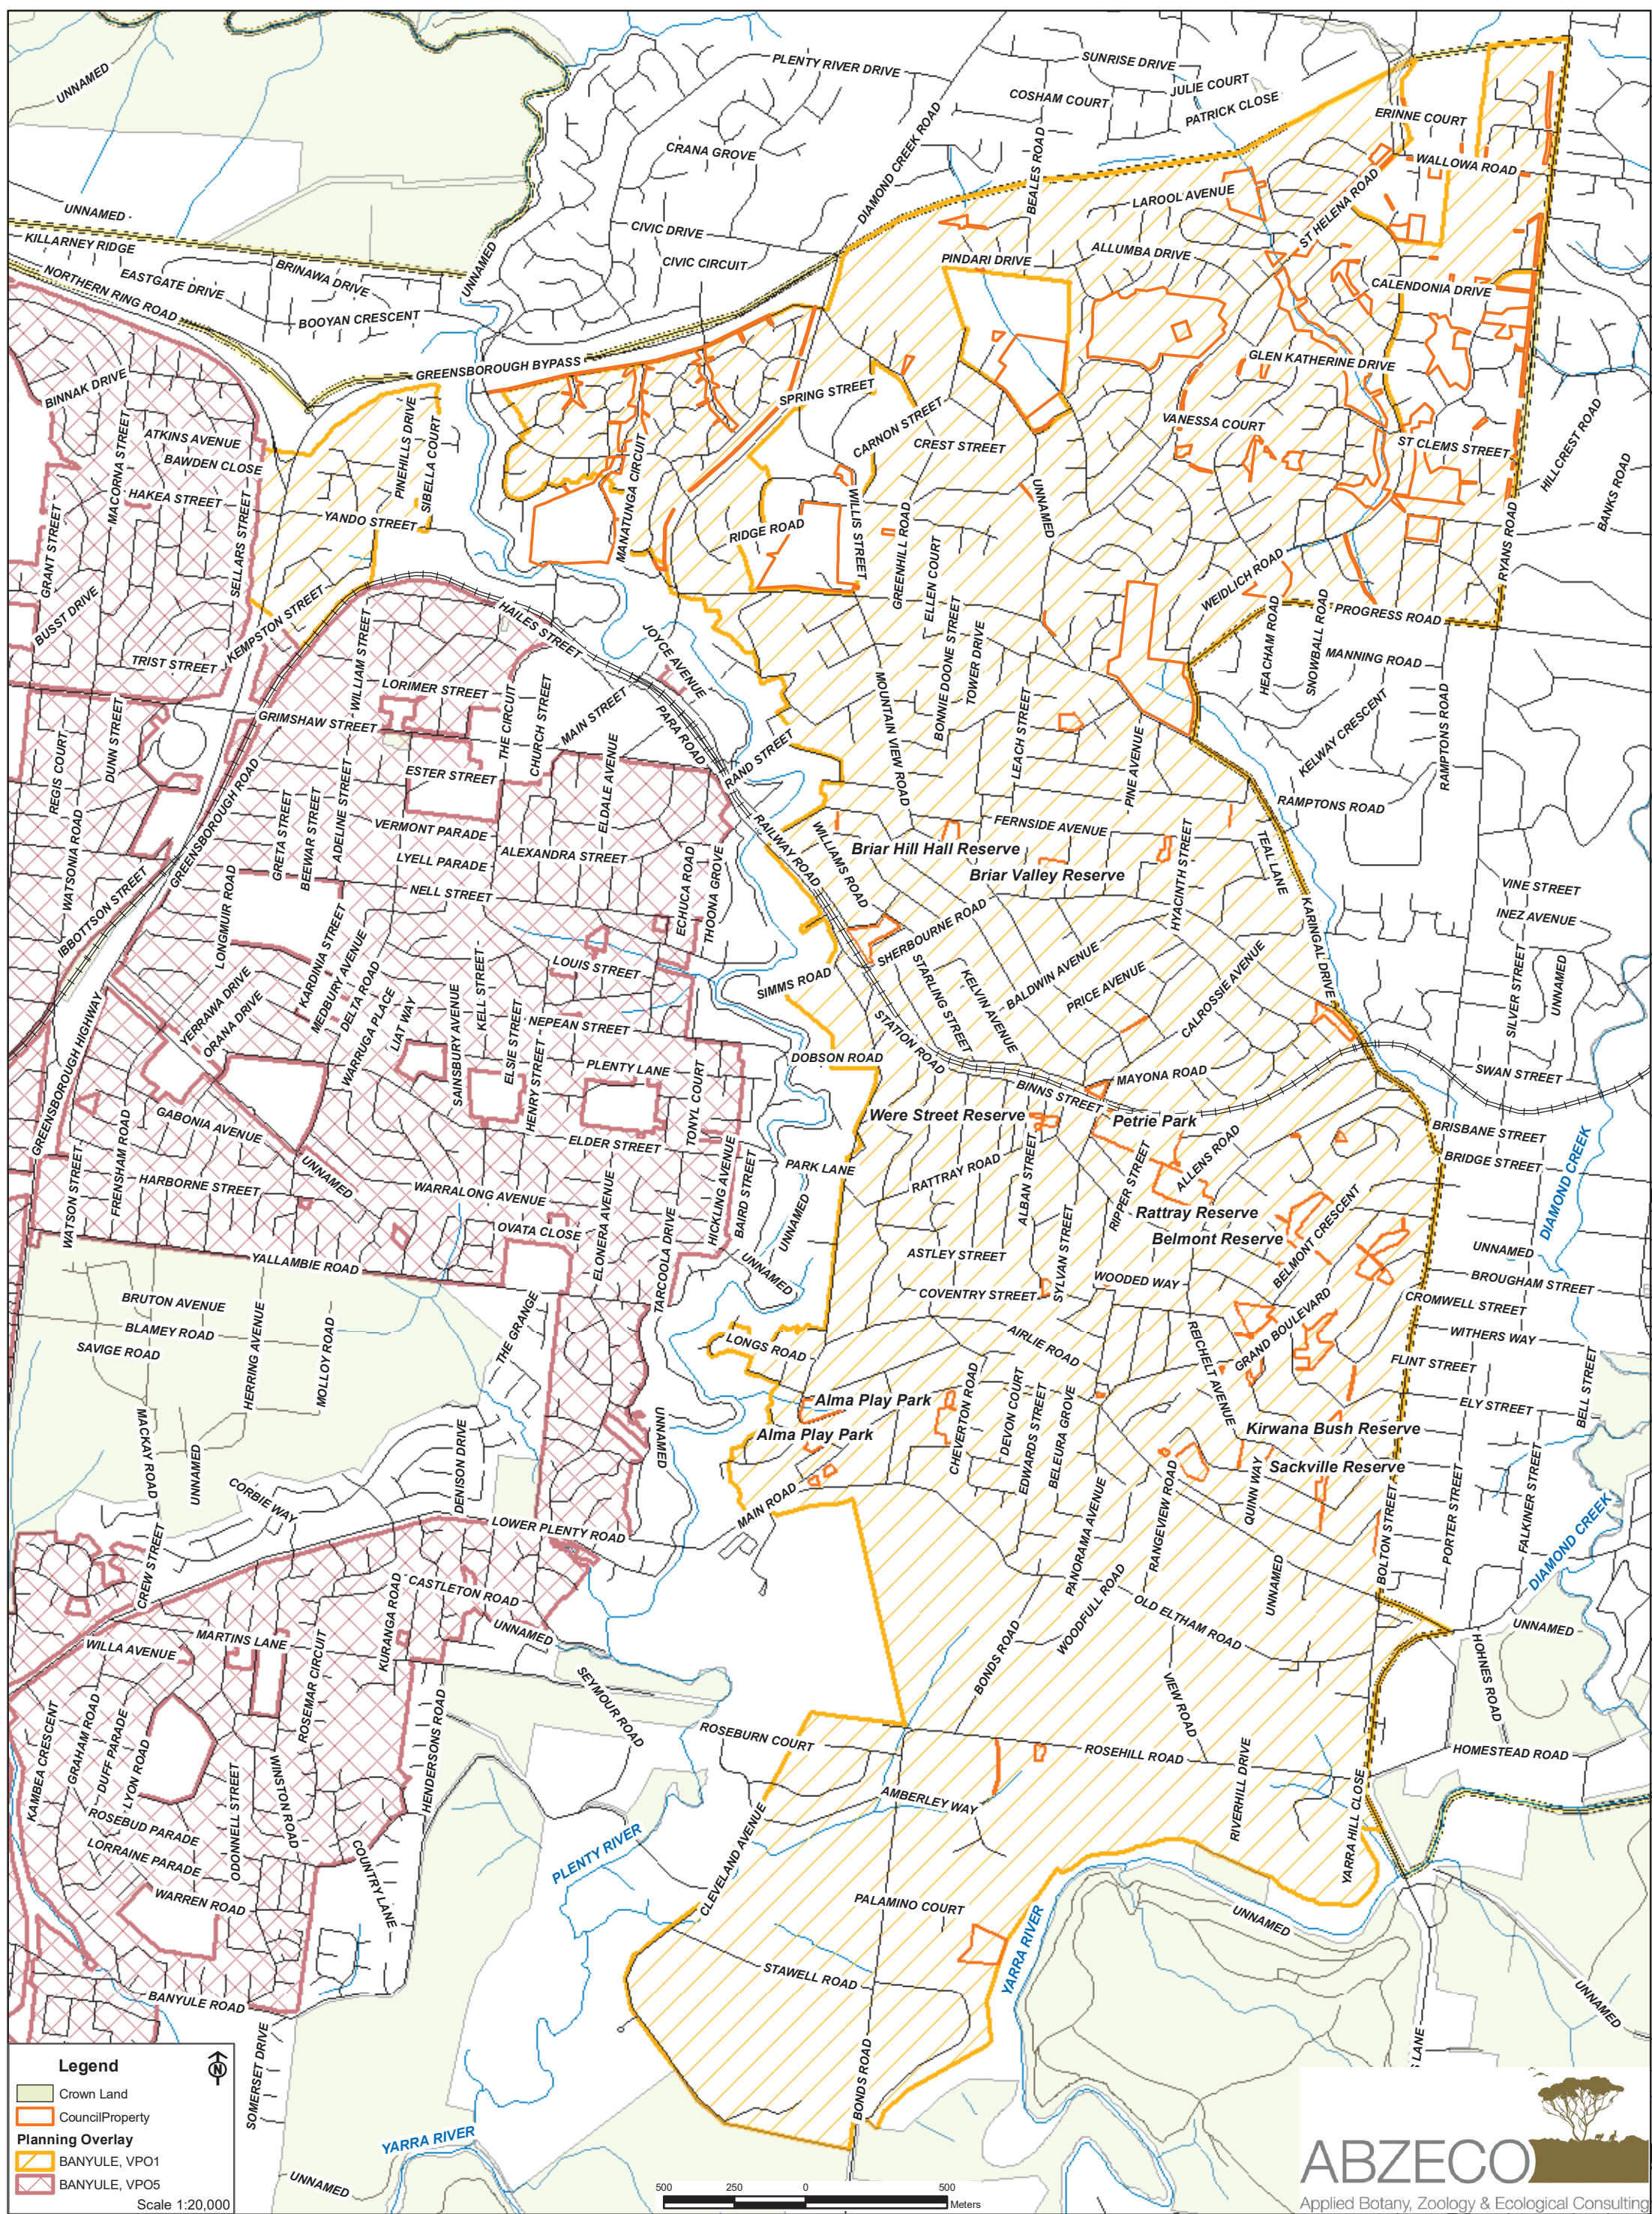

Banyule VPO1 Pick My Project Sugar Glider Survey - July 2019

Legend

- Crown Land
- Council Property
- Planning Overlay**
- BANYULE, VPO1
- BANYULE, VPO5

Scale 1:20,000

ABZECO
Applied Botany, Zoology & Ecological Consulting